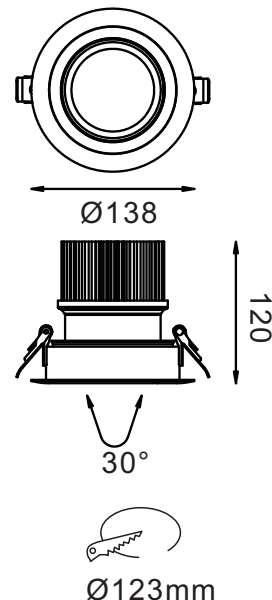

APPLICATIONS

Fashion store, chain store, shopping mall;
Showrooms, art galleries, villas.

LED Down light luminaire with die-cast
Aluminum alloy in white powder coating finish.

SPECIFICATIONS

NO OF HEAD	:	1
MOUNTING	:	Ceiling recessed
LAMP DESCRIPTION	:	26W COB chip
COLOR TEMPERATURE	:	2700/3000/4000/5000K
OPERATING VOLTAGE	:	100-240V 50/60Hz
OPERATING TEMP.	:	-30°C + 40°C
ENVIRONMENTAL RATINGS	:	IP40

PHYSICAL

DIMENSION	:	138 mm x 120 mm (Ø123 mm)
BODY MATERIAL	:	Aluminum Alloy
BODY COLOR	:	Black, Silver, White

PRODUCT SELECTION GUIDE

PRODUCT	COLOR TEMP	POWER	OPTICS	DRIVER	BODY COLOR	REFLECTOR	ACCESSORIES
HL 5049 26	2700 K	26 W	15- 15°	ND - Non-Dimmable	BL - Black	BL - Black	FG - Frosted Glass
	3000 K		30 - 30°	DA - Dali	SL - Silver	WH - White	CG - Clear Glass
	4000 K		45 - 45°	AN - Analogue (0-10v)	WH - White	XX - Custom	
	5000 K			TR - Triac	XX - Custom		

Ordering Code

HL 5049 26 - 2700 K - 26W - 15 - ND - BL - BL - FG

Consult factory / Representative for Custom Details

LUMINAIRE LUMEN

■ 2700 K /1825lm	Ra90
■ 3000 K /2028lm	Ra90
■ 4000 K /2288lm	Ra80
■ 5000 K /2548lm	Ra70