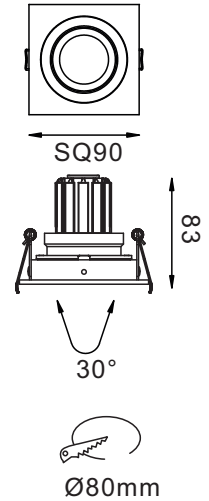

APPLICATIONS

Fashion store, chain store, shopping mall;
Showrooms, art galleries, villas.

LED Down light luminaire with die-cast
Aluminum alloy in white powder coating finish.

SPECIFICATIONS

NO OF HEAD	:	1
MOUNTING	:	Ceiling recessed
LAMP DESCRIPTION	:	13W COB chip
COLOR TEMPERATURE	:	2700/3000/4000/5000K
OPERATING VOLTAGE	:	100-240V 50/60Hz
OPERATING TEMP.	:	-30°C + 40°C
ENVIRONMENTAL RATINGS	:	IP40

PHYSICAL

DIMENSION	:	90 mm x 90 mm x 83 mm (Ø80 mm)
BODY MATERIAL	:	Aluminum Alloy
BODY COLOR	:	Black, Silver, White

PRODUCT SELECTION GUIDE

PRODUCT	COLOR TEMP	POWER	OPTICS	DRIVER	BODY COLOR	REFLECTOR	ACCESSORIES
HL 5048A 13	2700 K	13 W	15- 15°	ND - Non-Dimmable	BL - Black	BL - Black	FG - Frosted Glass
	3000 K		24 - 24°	DA - Dali	SL - Silver	WH - White	CG - Clear Glass
	4000 K		36 - 36°	AN - Analogue (0-10v)	WH - White	XX - Custom	
	5000 K			TR - Triac	XX - Custom		

Ordering Code

HL 5048A 13 - 2700 K - 13W - 15 - ND - BL - BL - FG

Consult factory / Representative for Custom Details

LUMINAIRE LUMEN

■ 2700 K /926lm	Ra90
■ 3000 K /1019lm	Ra90
■ 4000 K /1144lm	Ra80
■ 5000 K /1275lm	Ra70