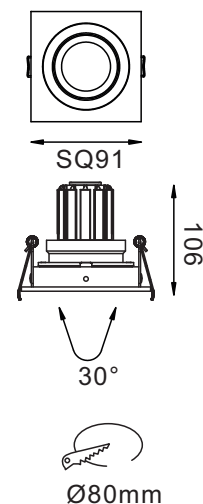

## SPECIFICATIONS

NO OF HEAD	:	1
MOUNTING	:	Ceiling recessed
LAMP DESCRIPTION	:	9W COB chip
COLOR TEMPERATURE	:	2700/3000/4000/5000K
OPERATING VOLTAGE	:	100-240V 50/60Hz
OPERATING TEMP.	:	-30°C + 40°C
ENVIRONMENTAL RATINGS	:	IP40

## OPTICAL

OPTICS	:	Lens with glass
AIMING	:	Adjustable
LIGHT DISTRIBUTION	:	Symmetric
BEAM ANGLE	:	15°/24°/38°/60°

## PHYSICAL

DIMENSION	:	91 mm x 91 mm x 106 mm (Ø80 mm)
BODY MATERIAL	:	Aluminum Alloy
BODY COLOR	:	Black, Silver, White

Ordering Code

**HL 5048A 09 - 2700 K - 9W - 15 - ND - BL - BL - FG**

Consult factory / Representative for Custom Details