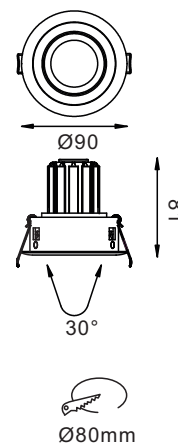

## SPECIFICATIONS

NO OF HEAD	:	1
MOUNTING	:	Ceiling recessed
LAMP DESCRIPTION	:	13W COB chip
COLOR TEMPERATURE	:	2700/3000/4000/5000K
OPERATING VOLTAGE	:	100-240V 50/60Hz
OPERATING TEMP.	:	-30°C + 40°C
ENVIRONMENTAL RATINGS	:	IP40

## OPTICAL

OPTICS	:	Lens with glass
AIMING	:	Adjustable
LIGHT DISTRIBUTION	:	Symmetric
BEAM ANGLE	:	15°/24°/36°

## PHYSICAL

DIMENSION	:	90 mm x 81 mm (Ø80 mm)
BODY MATERIAL	:	Aluminum Alloy
BODY COLOR	:	Black, Silver, White

Ordering Code

**HL 5048 13 - 2700 K - 13W - 15 - ND - BL - BL - FG**

Consult factory / Representative for Custom Details