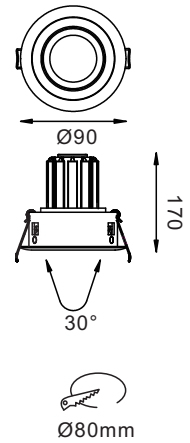

APPLICATIONS

Fashion store, chain store, shopping mall;
Showrooms, art galleries, villas.

LED Down light luminaire with die-cast
Aluminum alloy in white powder coating finish.

SPECIFICATIONS

NO OF HEAD	:	1
MOUNTING	:	Ceiling recessed
LAMP DESCRIPTION	:	9W COB chip
COLOR TEMPERATURE	:	2700/3000/4000/5000K
OPERATING VOLTAGE	:	100-240V 50/60Hz
OPERATING TEMP.	:	-30°C + 40°C
ENVIRONMENTAL RATINGS	:	IP40

PHYSICAL

DIMENSION	:	90 mm x 170 mm (Ø80 mm)
BODY MATERIAL	:	Aluminum Alloy
BODY COLOR	:	Black, Silver, White

PRODUCT SELECTION GUIDE

PRODUCT	COLOR TEMP	POWER	OPTICS	DRIVER	BODY COLOR	REFLECTOR	ACCESSORIES
HL 5048 09	2700 K	9 W	15- 15°	ND - Non-Dimmable	BL - Black	BL - Black	FG - Frosted Glass
	3000 K		24 - 24°	DA - Dali	SL - Silver	WH - White	CG - Clear Glass
	4000 K		38 - 38°	AN - Analogue (0-10v)	WH - White	XX - Custom	
	5000 K		60 - 60°	TR - Triac	XX - Custom		

Ordering Code

HL 5048 09 - 2700 K - 9W - 15 - ND - BL - BL - FG

Consult factory / Representative for Custom Details

LUMINAIRE LUMEN

■ 2700 K /675lm	Ra90
■ 3000 K /720lm	Ra90
■ 4000 K /765lm	Ra80
■ 5000 K /810lm	Ra70