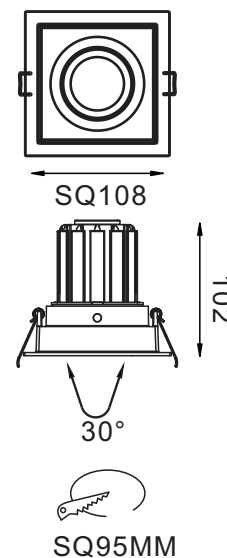

LUMINAIRE LUMEN

■ 2700 K /926lm	Ra90
■ 3000 K /1019lm	Ra90
■ 4000 K /1144lm	Ra80
■ 5000 K /1275lm	Ra70

RoHS

IP40