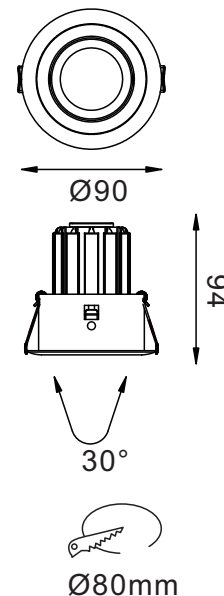

APPLICATIONS

Fashion store, chain store, shopping mall;
Showrooms, art galleries, villas.

LED Down light luminaire with die-cast
Aluminum alloy in white powder coating finish.

SPECIFICATIONS

NO OF HEAD	:	1
MOUNTING	:	Ceiling recessed
LAMP DESCRIPTION	:	13W COB chip
COLOR TEMPERATURE	:	2700/3000/4000/5000K
OPERATING VOLTAGE	:	100-240V 50/60Hz
OPERATING TEMP.	:	-30°C + 40°C
ENVIRONMENTAL RATINGS	:	IP40

OPTICAL

OPTICS	:	Lens with glass
AIMING	:	Adjustable
LIGHT DISTRIBUTION	:	Symmetric
BEAM ANGLE	:	15°/24°/36°

ELECTRICAL

TRANSFORMER	:	To be ordered seperately
TRANSFORMER MOUNTING	:	Remote
TRANSFORMER TYPE	:	Electronic AC100-240V 50/60Hz - DC300mA
EMERGENCY	:	NA
DIMMING	:	Non Dimmable, Dali, 1-10v, Triac

PHYSICAL

DIMENSION	:	90 mm x 94 mm (Ø80 mm)
BODY MATERIAL	:	Aluminum Alloy
BODY COLOR	:	Black, Silver, White

PRODUCT SELECTION GUIDE

PRODUCT	COLOR TEMP	POWER	OPTICS	DRIVER	BODY COLOR	REFLECTOR	ACCESSORIES
HL 5047 13	2700 K	13 W	15- 15°	ND - Non-Dimmable	BL - Black	BL - Black	FG - Frosted Glass
	3000 K		24 - 24°	DA - Dali	SL - Silver	WH - White	CG - Clear Glass
	4000 K		36 - 36°	AN - Analogue (0-10v)	WH - White	XX - Custom	
	5000 K			TR - Triac	XX - Custom		

Ordering Code

HL 5047 13 - 2700 K - 13W - 15 - ND - BL - BL - FG

Consult factory / Representative for Custom Details

LUMINAIRE LUMEN

■ 2700 K /1014lm	Ra90
■ 3000 K /1040lm	Ra90
■ 4000 K /1105lm	Ra80
■ 5000 K /1170lm	Ra70