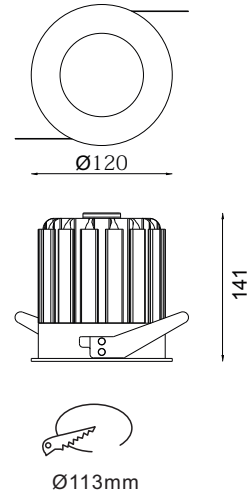

APPLICATIONS

Fashion store, chain store, shopping mall;
Showrooms, art galleries, villas.

LED Down light luminaire with die-cast
Aluminum alloy in white powder coating finish.

SPECIFICATIONS

NO OF HEAD	:	1
MOUNTING	:	Ceiling recessed
LAMP DESCRIPTION	:	42W COB chip
COLOR TEMPERATURE	:	2700/3000/4000/5000K
OPERATING VOLTAGE	:	100-240V 50/60Hz
OPERATING TEMP.	:	-30°C + 40°C
ENVIRONMENTAL RATINGS	:	IP40

PHYSICAL

DIMENSION	:	120 mm x 141 mm (Ø113 mm)
BODY MATERIAL	:	Aluminum Alloy
BODY COLOR	:	Black, Silver, White

PRODUCT SELECTION GUIDE

PRODUCT	COLOR TEMP	POWER	OPTICS	DRIVER	BODY COLOR	REFLECTOR	ACCESSORIES
HL 5045 42	2700 K	42W	15- 15°	ND - Non-Dimmable	BL - Black	BL - Black	FG - Frosted Glass
	3000 K		24 - 24°	DA - Dali	SL - Silver	WH - White	CG - Clear Glass
	4000 K		38 - 38°	AN - Analogue (0-10v)	WH - White	XX - Custom	
	5000 K		60 - 60°	TR - Triac	XX - Custom		

Ordering Code

HL 5045 42 - 2700 K - 42W - 15 - ND - BL - BL - FG

Consult factory / Representative for Custom Details

LUMINAIRE LUMEN

■ 2700 K /2625lm	Ra90
■ 3000 K /2900lm	Ra90
■ 4000 K /3300lm	Ra80
■ 5000 K /3675lm	Ra70