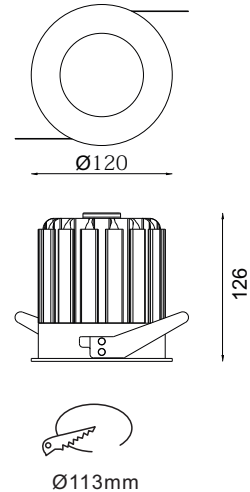

APPLICATIONS

Fashion store, chain store, shopping mall;
Showrooms, art galleries, villas.

LED Down light luminaire with die-cast
Aluminum alloy in white powder coating finish.

SPECIFICATIONS

NO OF HEAD	:	1
MOUNTING	:	Ceiling recessed
LAMP DESCRIPTION	:	35W COB chip
COLOR TEMPERATURE	:	2700/3000/4000/5000K
OPERATING VOLTAGE	:	100-240V 50/60Hz
OPERATING TEMP.	:	-30°C + 40°C
ENVIRONMENTAL RATINGS	:	IP40

PHYSICAL

DIMENSION	:	120 mm x 126 mm (Ø113 mm)
BODY MATERIAL	:	Aluminum Alloy
BODY COLOR	:	Black, Silver, White

PRODUCT SELECTION GUIDE

PRODUCT	COLOR TEMP	POWER	OPTICS	DRIVER	BODY COLOR	REFLECTOR	ACCESSORIES
HL 5045 35	2700 K	35 W	15- 15°	ND - Non-Dimmable	BL - Black	BL - Black	FG - Frosted Glass
	3000 K		24 - 24°	DA - Dali	SL - Silver	WH - White	CG - Clear Glass
	4000 K		38 - 38°	AN - Analogue (0-10v)	WH - White	XX - Custom	
	5000 K		60 - 60°	TR - Triac	XX - Custom		

Ordering Code

HL 5045 35 - 2700 K - 35W - 15 - ND - BL - BL - FG

Consult factory / Representative for Custom Details

LUMINAIRE LUMEN

■ 2700 K /2625lm	Ra90
■ 3000 K /2900lm	Ra90
■ 4000 K /3300lm	Ra80
■ 5000 K /3675lm	Ra70