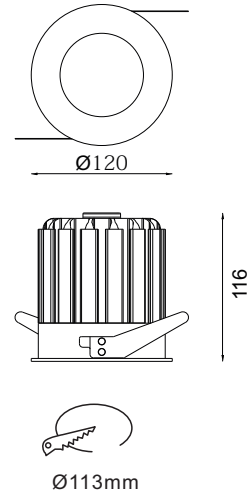

LUMINAIRE LUMEN

■ 2700 K /2250lm	Ra90
■ 3000 K /2400lm	Ra90
■ 4000 K /2550lm	Ra80
■ 5000 K /2700lm	Ra70

RoHS

IP40