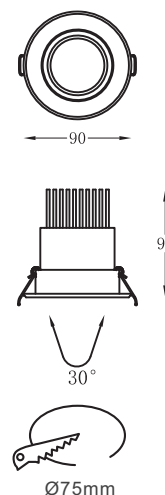

APPLICATIONS

Fashion store, chain store, shopping mall;
Showrooms, art galleries, villas.

LED Down light luminaire with die-cast
Aluminum alloy in white powder coating finish.

SPECIFICATIONS

NO OF HEAD	:	1
MOUNTING	:	Ceiling recessed
LAMP DESCRIPTION	:	6W COB chip
COLOR TEMPERATURE	:	2700/3000/4000/5000K
OPERATING VOLTAGE	:	100-240V 50/60Hz
OPERATING TEMP.	:	-30°C + 40°C
ENVIRONMENTAL RATINGS	:	IP40

OPTICAL

OPTICS	:	Lens with glass
AIMING	:	Adjustable
LIGHT DISTRIBUTION	:	Symmetric
BEAM ANGLE	:	15°/24°/38°

ELECTRICAL

TRANSFORMER	:	To be ordered separately
TRANSFORMER MOUNTING	:	Remote
TRANSFORMER TYPE	:	Electronic AC100-240V 50/60Hz - DC200mA
EMERGENCY	:	NA
DIMMING	:	Non Dimmable, Dali, 1-10v, Triac

PHYSICAL

DIMENSION	:	90 mm x 90 mm (Ø75 mm)
BODY MATERIAL	:	Aluminum Alloy
BODY COLOR	:	Black, Silver, White

PRODUCT SELECTION GUIDE

PRODUCT	COLOR TEMP	POWER	OPTICS	DRIVER	BODY COLOR	REFLECTOR	ACCESSORIES
HL 5004 06	2700 K	6 W	15- 15°	ND - Non-Dimmable	BL - Black	BL - Black	XXX
	3000 K		24 - 24°	DA - DALI	SL - Silver	WH - White	
	4000 K		38 - 38°	AN - Analogue (0-10v)	WH - White	XX - Custom	
	5000 K			TR - Triac	XX - Custom		

Ordering Code

HL 5004 06 - 2700 K - 6W - 15 - ND - BL - BL - XX

Consult factory / Representative for Custom Details

LUMINAIRE LUMEN

2700 K /450lm	Ra90
3000 K /480lm	Ra90
4000 K /510lm	Ra80
5000 K /540lm	Ra70