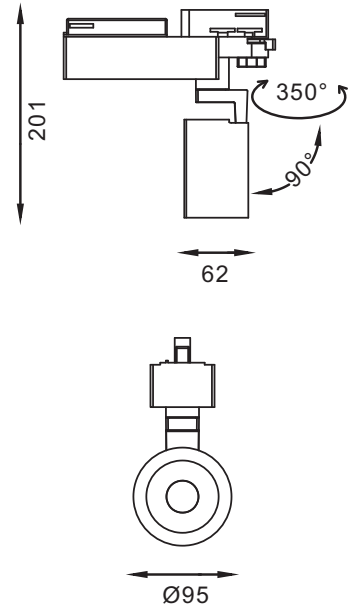

APPLICATIONS

Fashion store, chain store, shopping mall;
Showrooms, art galleries.

LED Track light luminaire with die-cast
Aluminum alloy in white powder coating finish.

SPECIFICATIONS

NO OF HEAD	:	1
MOUNTING	:	3 Phase Track
LAMP DESCRIPTION	:	15W COB chip
COLOR TEMPERATURE	:	2700/3000/4000/5000K
OPERATING VOLTAGE	:	100-240V 50/60Hz
OPERATING TEMP.	:	-30°C + 40°C
ENVIRONMENTAL RATINGS	:	IP40

PHYSICAL

DIMENSION	:	201 mm x 62 mm (Ø95 mm)
BODY MATERIAL	:	Aluminum Alloy
BODY COLOR	:	Black, Silver, White

PRODUCT SELECTION GUIDE

PRODUCT	COLOR TEMP	POWER	OPTICS	DRIVER	BODY COLOR	REFLECTOR	ACCESSORIES
HL 4029 15	2700 K	15 W	13- 13°	ND - Non-Dimmable	BL - Black	BL - Black	XXX
	3000 K		24 - 24°	DA - DALI	SL - Silver	WH - White	
	4000 K			AN - Analogue (0-10v)	WH - White	XX - Custom	
	5000 K			TR - Triac	XX - Custom		

Ordering Code

HL 4029 15 - 2700 K - 15W - 13 - ND - BL - BL - XX

Consult factory / Representative for Custom Details

LUMINAIRE LUMEN

■ 2700 K /1050lm	Ra90
■ 3000 K /1200lm	Ra90
■ 4000 K /1390lm	Ra80
■ 5000 K /1580lm	Ra70