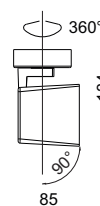

LUMINAIRE LUMEN

2700 K /1800lm	Ra90
3000 K /1950lm	Ra90
4000 K /2242lm	Ra80
5000 K /2550lm	Ra70

RoHS

IP40