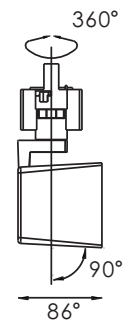

APPLICATIONS

Fashion store, chain store, shopping mall;
Showrooms, art galleries.

LED Track light luminaire with die-cast
Aluminum alloy in white powder coating finish.

SPECIFICATIONS

NO OF HEAD	:	1
MOUNTING	:	3 Phase Track
LAMP DESCRIPTION	:	6 x 4.5w SMD chip
COLOR TEMPERATURE	:	2700/3000/4000/5000K
OPERATING VOLTAGE	:	100-240V 50/60Hz
OPERATING TEMP.	:	-30°C + 40°C
ENVIRONMENTAL RATINGS	:	IP40

OPTICAL

OPTICS	:	Lens
AIMING	:	Adjustable
LIGHT DISTRIBUTION	:	Symmetric
BEAM ANGLE	:	13°/30°/46°

ELECTRICAL

TRANSFORMER	:	To be ordered seperately
TRANSFORMER MOUNTING	:	Integral
TRANSFORMER TYPE	:	Electronic AC100-240V 50/60Hz - DC1500mA
EMERGENCY	:	NA
DIMMING	:	Non Dimmable, Dali, 1-10v, Triac

PHYSICAL

DIMENSION	:	186 mm x 126 mm x 86 mm
BODY MATERIAL	:	Aluminum Alloy
BODY COLOR	:	Black, Silver, White

LUMINAIRE LUMEN

■ 2700 K /1800lm	Ra90
■ 3000 K /1950lm	Ra90
■ 4000 K /2242lm	Ra80
■ 5000 K /2550lm	Ra70