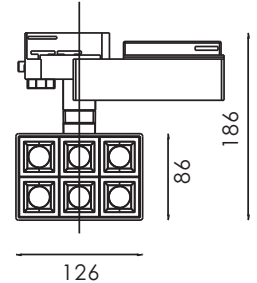

APPLICATIONS

Fashion store, chain store, shopping mall;
Showrooms, art galleries.

LED Track light luminaire with die-cast
Aluminum alloy in white powder coating finish.

SPECIFICATIONS

NO OF HEAD	:	1
MOUNTING	:	3 Phase Track
LAMP DESCRIPTION	:	6 x 4.5w SMD chip
COLOR TEMPERATURE	:	2700/3000/4000/5000K
OPERATING VOLTAGE	:	100-240V 50/60Hz
OPERATING TEMP.	:	-30°C + 40°C
ENVIRONMENTAL RATINGS	:	IP40

OPTICAL

OPTICS	:	Lens
AIMING	:	Adjustable
LIGHT DISTRIBUTION	:	Symmetric
BEAM ANGLE	:	13°/30°/46°

ELECTRICAL

TRANSFORMER	:	To be ordered seperately
TRANSFORMER MOUNTING	:	Integral
TRANSFORMER TYPE	:	Electronic AC100-240V 50/60Hz - DC1500mA
EMERGENCY	:	NA
DIMMING	:	Non Dimmable, Dali, 1-10v, Triac

PHYSICAL

DIMENSION	:	186 mm x 126 mm x 86 mm
BODY MATERIAL	:	Aluminum Alloy
BODY COLOR	:	Black, Silver, White

LUMINAIRE LUMEN

■ 2700 K /1800lm	Ra90
■ 3000 K /1950lm	Ra90
■ 4000 K /2242lm	Ra80
■ 5000 K /2550lm	Ra70