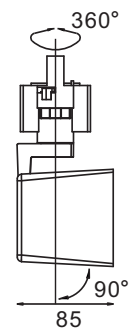

APPLICATIONS

Fashion store, chain store, shopping mall;
Showrooms, art galleries.

LED Track light luminaire with die-cast
Aluminum alloy in white powder coating finish.

SPECIFICATIONS

NO OF HEAD	:	1
MOUNTING	:	3 Phase Track
LAMP DESCRIPTION	:	4 x 4.5w SMD chip
COLOR TEMPERATURE	:	2700/3000/4000/5000K
OPERATING VOLTAGE	:	100-240V 50/60Hz
OPERATING TEMP.	:	-30°C + 40°C
ENVIRONMENTAL RATINGS	:	IP40

OPTICAL

OPTICS	:	Lens
AIMING	:	Adjustable
LIGHT DISTRIBUTION	:	Symmetric
BEAM ANGLE	:	13°/30°/46°

ELECTRICAL

TRANSFORMER	:	To be ordered separately
TRANSFORMER MOUNTING	:	Integral
TRANSFORMER TYPE	:	Electronic AC100-240V 50/60Hz - DC1500mA
EMERGENCY	:	NA
DIMMING	:	Non Dimmable, Dali, 1-10v, Triac

PHYSICAL

DIMENSION	:	86 mm x 86 mm x 186 mm
BODY MATERIAL	:	Aluminum Alloy
BODY COLOR	:	Black, Silver, White

LUMINAIRE LUMEN

■ 2700 K /1200lm	Ra90
■ 3000 K /1300lm	Ra90
■ 4000 K /1500lm	Ra80
■ 5000 K /1710lm	Ra70