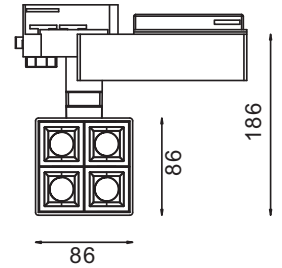

APPLICATIONS

Fashion store, chain store, shopping mall;
Showrooms, art galleries.

LED Track light luminaire with die-cast
Aluminum alloy in white powder coating finish.

SPECIFICATIONS

NO OF HEAD	:	1
MOUNTING	:	3 Phase Track
LAMP DESCRIPTION	:	4 x 4.5w SMD chip
COLOR TEMPERATURE	:	2700/3000/4000/5000K
OPERATING VOLTAGE	:	100-240V 50/60Hz
OPERATING TEMP.	:	-30°C + 40°C
ENVIRONMENTAL RATINGS	:	IP40

OPTICAL

OPTICS	:	Lens
AIMING	:	Adjustable
LIGHT DISTRIBUTION	:	Symmetric
BEAM ANGLE	:	13°/30°/46°

ELECTRICAL

TRANSFORMER	:	To be ordered separately
TRANSFORMER MOUNTING	:	Integral
TRANSFORMER TYPE	:	Electronic AC100-240V 50/60Hz - DC1500mA
EMERGENCY	:	NA
DIMMING	:	Non Dimmable, Dali, 1-10v, Triac

PHYSICAL

DIMENSION	:	86 mm x 86 mm x 186 mm
BODY MATERIAL	:	Aluminum Alloy
BODY COLOR	:	Black, Silver, White

LUMINAIRE LUMEN

■ 2700 K /1200lm	Ra90
■ 3000 K /1300lm	Ra90
■ 4000 K /1500lm	Ra80
■ 5000 K /1710lm	Ra70