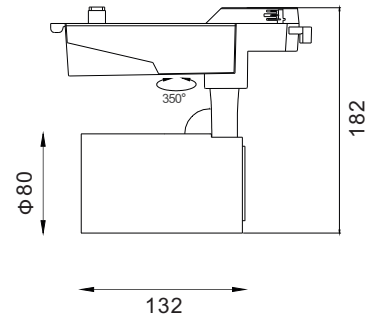

OPTICAL

OPTICS	:	Lens
AIMING	:	Adjustable
LIGHT DISTRIBUTION	:	Symmetric
BEAM ANGLE	:	15°/24°/38°

ELECTRICAL

TRANSFORMER	:	To be ordered separately
TRANSFORMER MOUNTING	:	Integral
TRANSFORMER TYPE	:	Electronic AC100-240V 50/60Hz - DC600mA
EMERGENCY	:	NA
DIMMING	:	Non Dimmable, Dali, 1-10v, Triac

PHYSICAL

DIMENSION	:	132 mm x 182 mm(Ø80 mm)
BODY MATERIAL	:	Aluminum Alloy
BODY COLOR	:	Black, Silver, White

PRODUCT SELECTION GUIDE

PRODUCT	COLOR TEMP	POWER	OPTICS	DRIVER	BODY COLOR	REFLECTOR	ACCESSORIES
HL 4024 25	2700 K	25W	15- 15°	ND - Non-Dimmable	BL - Black	BL - Black	XXX
	3000 K		24 - 24°	DA - DALI	SL - Silver	WH - White	
	4000 K		38 - 38°	AN - Analogue (0-10v)	WH - White	XX - Custom	
	5000 K			TR - Triac	XX - Custom		