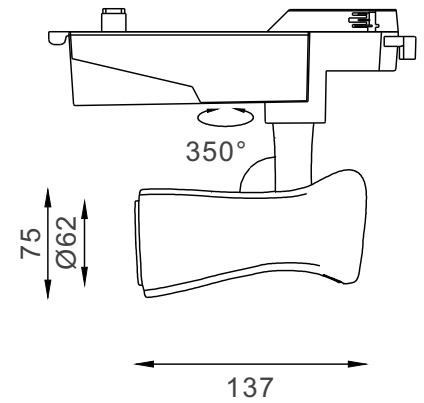

APPLICATIONS

Fashion store, chain store, shopping mall;
Showrooms, art galleries.

LED Track light luminaire with die-cast
Aluminum alloy in white powder coating finish.

SPECIFICATIONS

NO OF HEAD	:	1
MOUNTING	:	3 Phase Track
LAMP DESCRIPTION	:	20W COB chip
COLOR TEMPERATURE	:	2700/3000/4000/5000K
OPERATING VOLTAGE	:	100-240V 50/60Hz
OPERATING TEMP.	:	-30°C + 40°C
ENVIRONMENTAL RATINGS	:	IP40

OPTICAL

OPTICS	:	Lens
AIMING	:	Adjustable
LIGHT DISTRIBUTION	:	Symmetric
BEAM ANGLE	:	15°/24°/38°

ELECTRICAL

TRANSFORMER	:	To be ordered separately
TRANSFORMER MOUNTING	:	Integral
TRANSFORMER TYPE	:	Electronic AC100-240V 50/60Hz - DC500mA
EMERGENCY	:	NA
DIMMING	:	Non Dimmable, Dali, 1-10v, Triac

PHYSICAL

DIMENSION	:	137mm x 75 mm(Ø62 mm)
BODY MATERIAL	:	Aluminum Alloy
BODY COLOR	:	Black, Silver, White

LUMINAIRE LUMEN

■ 2700 K /1405lm	Ra90
■ 3000 K /1600lm	Ra90
■ 4000 K /1850lm	Ra80
■ 5000 K /2100lm	Ra70