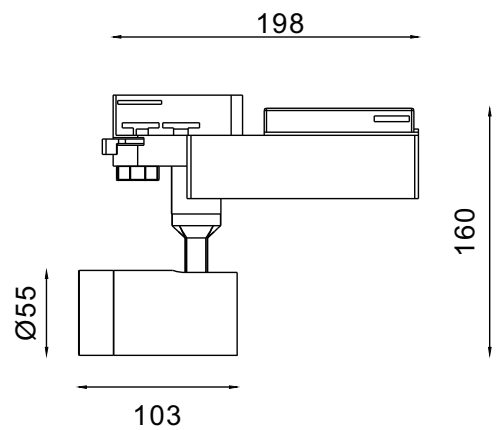

OPTICAL

| | | |
|--------------------|---|------------|
| OPTICS | : | Lens |
| AIMING | : | Adjustable |
| LIGHT DISTRIBUTION | : | Symmetric |
| BEAM ANGLE | : | 4°/15° |

ELECTRICAL

| | | |
|----------------------|---|--|
| TRANSFORMER | : | To be ordered seperately |
| TRANSFORMER MOUNTING | : | Integral |
| TRANSFORMER TYPE | : | Electronic AC100-240V 50/60Hz - DC2500mA |
| EMERGENCY | : | NA |
| DIMMING | : | Non Dimmable, Dali, 1-10v, Triac |

PHYSICAL

| | | |
|---------------|---|------------------------|
| DIMENSION | : | 198mm x 160 mm(Ø55 mm) |
| BODY MATERIAL | : | Aluminum Alloy |
| BODY COLOR | : | Black, Silver, White |

PRODUCT SELECTION GUIDE