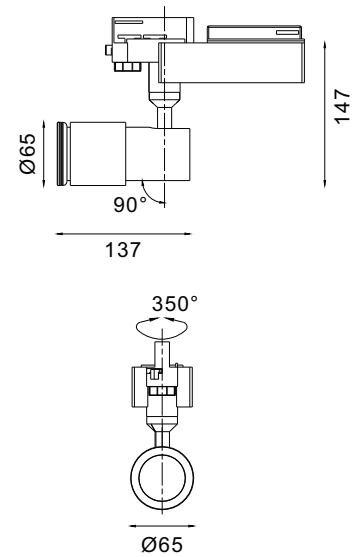

APPLICATIONS

Fashion store, chain store, shopping mall;
Showrooms, art galleries.

LED Track light luminaire with die-cast
Aluminum alloy in white powder coating finish.

SPECIFICATIONS

NO OF HEAD	:	1
MOUNTING	:	3 Phase Track
LAMP DESCRIPTION	:	15W COB chip
COLOR TEMPERATURE	:	2700/3000/4000K
OPERATING VOLTAGE	:	100-240V 50/60Hz
OPERATING TEMP.	:	-30°C + 40°C
ENVIRONMENTAL RATINGS	:	IP40

OPTICAL

OPTICS	:	Lens
AIMING	:	Adjustable
LIGHT DISTRIBUTION	:	Symmetric
BEAM ANGLE	:	10°/60° Stepless zoomable

ELECTRICAL

TRANSFORMER	:	To be ordered seperately
TRANSFORMER MOUNTING	:	Integral
TRANSFORMER TYPE	:	Electronic AC100-240V 50/60Hz - DC350mA
EMERGENCY	:	NA
DIMMING	:	Non Dimmable, Dali, 1-10v, Triac

PHYSICAL

DIMENSION	:	137mm x 147 mm(Ø65 mm)
BODY MATERIAL	:	Aluminum Alloy
BODY COLOR	:	Black, Silver, White

PRODUCT SELECTION GUIDE

PRODUCT	COLOR TEMP	POWER	OPTICS	DRIVER	BODY COLOR	REFLECTOR	ACCESSORIES
HL 4020 15	2700 K	15W	10- 10°	ND - Non-Dimmable	BL - Black	BL - Black	XXX
	3000 K		60 - 60° Stepless zoomable	DA - DALI	SL - Silver	WH - White	
	4000 K		AN - Analogue (0-10v)	WH - White	XX - Custom		
				TR - Triac	XX - Custom		

LUMINAIRE LUMEN

■ 2700 K /800lm	Ra90
■ 3000 K /900lm	Ra90
■ 4000 K /1050lm	Ra90

Ordering Code

HL 4020 15 - 2700 K - 15W - 10 - ND - BL - BL - XX

Consult factory / Representative for Custom Details

RoHS

CE

IP40