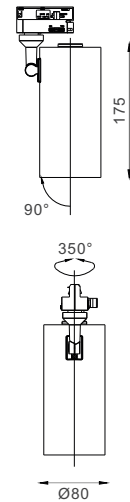

APPLICATIONS

Fashion store, chain store, shopping mall;
Showrooms, art galleries.

LED Track light luminaire with die-cast
Aluminum alloy in white powder coating finish.

SPECIFICATIONS

NO OF HEAD	:	1
MOUNTING	:	3 Phase Track
LAMP DESCRIPTION	:	30W COB chip
COLOR TEMPERATURE	:	2700/3000/4000/5000K
OPERATING VOLTAGE	:	100-240V 50/60Hz
OPERATING TEMP.	:	-30°C + 40°C
ENVIRONMENTAL RATINGS	:	IP40

OPTICAL

OPTICS	:	Lens
AIMING	:	Adjustable
LIGHT DISTRIBUTION	:	Symmetric
BEAM ANGLE	:	20°/30°

ELECTRICAL

TRANSFORMER	:	To be ordered separately
TRANSFORMER MOUNTING	:	Integral
TRANSFORMER TYPE	:	Electronic AC100-240V 50/60Hz- DC700mA
EMERGENCY	:	NA
DIMMING	:	Non Dimmable, Dali, 1-10v, Triac

PHYSICAL

DIMENSION	:	175 mm x 80 mm(Ø80 mm)
BODY MATERIAL	:	Aluminum Alloy
BODY COLOR	:	Black, Silver, White

PRODUCT SELECTION GUIDE

PRODUCT	COLOR TEMP	POWER	OPTICS	DRIVER	BODY COLOR	REFLECTOR	ACCESSORIES
HL 4019 30	2700 K	30W	20- 20°	ND - Non-Dimmable	BL - Black	BL - Black	XXX
	3000 K		30 - 30°	DA - DALI	SL - Silver	WH - White	
	4000 K			AN - Analogue (0-10v)	WH - White	XX - Custom	
	5000 K			TR - Triac	XX - Custom		

Ordering Code

HL 4019 30 - 2700 K - 30W - 20 - ND - BL - BL - XX

Consult factory / Representative for Custom Details

LUMINAIRE LUMEN

■ 2700 K /1500lm	Ra90
■ 3000 K /1600lm	Ra90
■ 4000 K /1700lm	Ra80
■ 5000 K /1800lm	Ra70