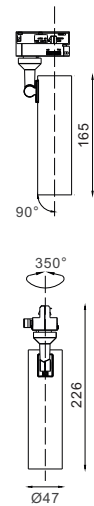

## SPECIFICATIONS

NO OF HEAD	:	1
MOUNTING	:	3 Phase Track
LAMP DESCRIPTION	:	15W COB chip
COLOR TEMPERATURE	:	2700/3000/4000/5000K
OPERATING VOLTAGE	:	100-240V 50/60Hz
OPERATING TEMP.	:	-30°C + 40°C
ENVIRONMENTAL RATINGS	:	IP40

## PHYSICAL

DIMENSION	:	165 mm x 47 mm(Ø47 mm)
BODY MATERIAL	:	Aluminum Alloy
BODY COLOR	:	Black, Silver, White

## PRODUCT SELECTION GUIDE

PRODUCT	COLOR TEMP	POWER	OPTICS	DRIVER	BODY COLOR	REFLECTOR	ACCESSORIES
HL 4019 15	2700 K	15W	20- 20°	ND - Non-Dimmable	BL - Black	BL - Black	XXX
	3000 K		40 - 40°	DA - DALI	SL - Silver	WH - White	
	4000 K		60 - 60°	AN - Analogue (0-10v)	WH - White	XX - Custom	
	5000 K			TR - Triac	XX - Custom		

Ordering Code

**HL 4019 15 - 2700 K - 15W - 20 - ND - BL - BL - XX**

Consult factory / Representative for Custom Details