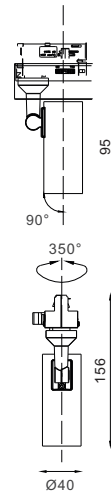

## SPECIFICATIONS

|                       |   |                      |
|-----------------------|---|----------------------|
| NO OF HEAD            | : | 1                    |
| MOUNTING              | : | 3 Phase Track        |
| LAMP DESCRIPTION      | : | 6W COB chip          |
| COLOR TEMPERATURE     | : | 2700/3000/4000/5000K |
| OPERATING VOLTAGE     | : | 100-240V 50/60Hz     |
| OPERATING TEMP.       | : | -30°C + 40°C         |
| ENVIRONMENTAL RATINGS | : | IP40                 |

## PHYSICAL

|               |   |                         |
|---------------|---|-------------------------|
| DIMENSION     | : | 156 mm x 40 mm (Ø40 mm) |
| BODY MATERIAL | : | Aluminum Alloy          |
| BODY COLOR    | : | Black, Silver, White    |

## PRODUCT SELECTION GUIDE

| PRODUCT    | COLOR TEMP | POWER | OPTICS   | DRIVER                | BODY COLOR  | REFLECTOR   | ACCESSORIES |
|------------|------------|-------|----------|-----------------------|-------------|-------------|-------------|
| HL 4019 06 | 2700 K     | 6W    | 15- 15°  | ND - Non-Dimmable     | BL - Black  | BL - Black  | XXX         |
|            | 3000 K     |       | 24 - 24° | DA - DALI             | SL - Silver | WH - White  |             |
|            | 4000 K     |       | 38 - 38° | AN - Analogue (0-10v) | WH - White  | XX - Custom |             |
|            | 5000 K     |       |          | TR - Triac            | XX - Custom |             |             |

Ordering Code

**HL 4019 06 - 2700 K - 6W - 15 - ND - BL - BL - XX**

Consult factory / Representative for Custom Details