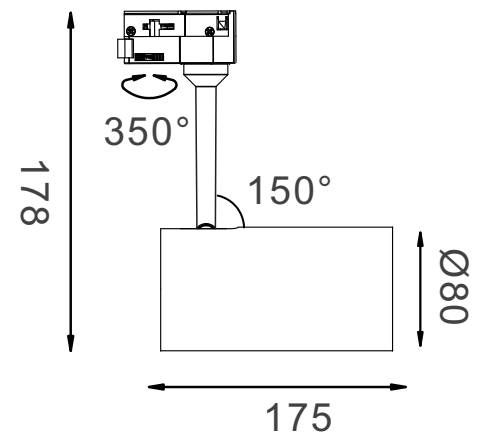

## SPECIFICATIONS

NO OF HEAD	:	1
MOUNTING	:	3 Phase Track
LAMP DESCRIPTION	:	30W COB chip
COLOR TEMPERATURE	:	2700/3000/4000/5000K
OPERATING VOLTAGE	:	100-240V 50/60Hz
OPERATING TEMP.	:	-30°C + 40°C
ENVIRONMENTAL RATINGS	:	IP40

## OPTICAL

OPTICS	:	Lens
AIMING	:	Adjustable
LIGHT DISTRIBUTION	:	Symmetric
BEAM ANGLE	:	20°/30°

## PHYSICAL

DIMENSION	:	175 mm x 178 mm(Ø80 mm)
BODY MATERIAL	:	Aluminum Alloy
BODY COLOR	:	Black, Silver, White