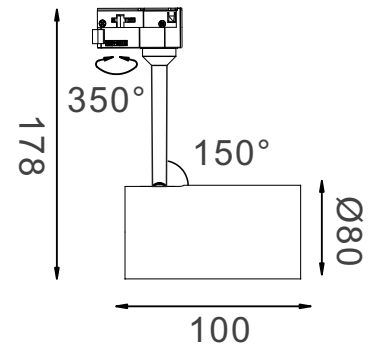

LUMINAIRE LUMEN

■ 2700 K /1118lm	Ra90
■ 3000 K /1150lm	Ra90
■ 4000 K /1260lm	Ra80
■ 5000 K /1425lm	Ra70

RoHS

CE

IP40