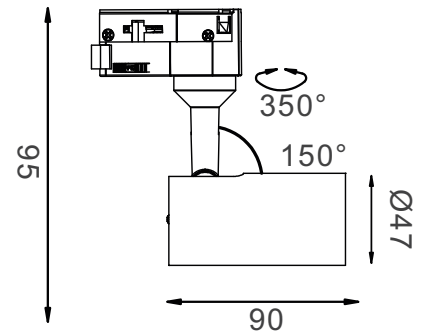

## SPECIFICATIONS

NO OF HEAD	:	1
MOUNTING	:	3 Phase Track
LAMP DESCRIPTION	:	8W COB chip
COLOR TEMPERATURE	:	2700/3000/4000/5000K
OPERATING VOLTAGE	:	100-240V 50/60Hz
OPERATING TEMP.	:	-30°C + 40°C
ENVIRONMENTAL RATINGS	:	IP40

## OPTICAL

OPTICS	:	Lens
AIMING	:	Adjustable
LIGHT DISTRIBUTION	:	Symmetric
BEAM ANGLE	:	20°/40°/60°

## PHYSICAL

DIMENSION	:	90mm x 95 mm(Ø47 mm)
BODY MATERIAL	:	Aluminum Alloy
BODY COLOR	:	Black, Silver, White