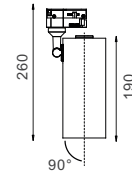

APPLICATIONS

Fashion store, chain store, shopping mall;
Showrooms, art galleries.

LED Track light luminaire with die-cast
Aluminum alloy in white powder coating finish.

SPECIFICATIONS

NO OF HEAD	:	1
MOUNTING	:	3 Phase Track
LAMP DESCRIPTION	:	25W COB chip
COLOR TEMPERATURE	:	2700/3000/4000/5000K
OPERATING VOLTAGE	:	100-240V 50/60Hz
OPERATING TEMP.	:	-30°C + 40°C
ENVIRONMENTAL RATINGS	:	IP40

OPTICAL

OPTICS	:	Lens
AIMING	:	Adjustable
LIGHT DISTRIBUTION	:	Symmetric
BEAM ANGLE	:	15°/24°/38°/60°

ELECTRICAL

TRANSFORMER	:	To be ordered separately
TRANSFORMER MOUNTING	:	Integral
TRANSFORMER TYPE	:	Electronic AC100-240V 50/60Hz-DC450mA
EMERGENCY	:	NA
DIMMING	:	Non Dimmable, Dali, 1-10v, Triac

PHYSICAL

DIMENSION	:	97 mm x 75 mm(Ø40 mm)
BODY MATERIAL	:	Aluminum Alloy
BODY COLOR	:	Black, Silver, White

LUMINAIRE LUMEN

■ 2700 K /1875lm	Ra90
■ 3000 K /2000lm	Ra90
■ 4000 K /2125lm	Ra80
■ 5000 K /2250lm	Ra70