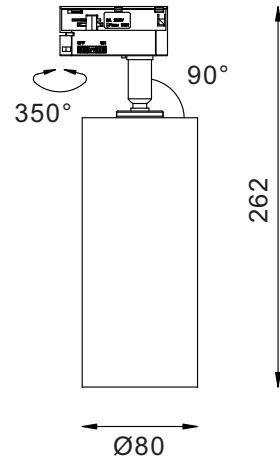

## SPECIFICATIONS

NO OF HEAD	:	1
MOUNTING	:	3 Phase Track
LAMP DESCRIPTION	:	25W COB chip
COLOR TEMPERATURE	:	2700/3000/4000/5000K
OPERATING VOLTAGE	:	100-240V 50/60Hz
OPERATING TEMP.	:	-30°C + 40°C
ENVIRONMENTAL RATINGS	:	IP40

## OPTICAL

OPTICS	:	Lens
AIMING	:	Adjustable
LIGHT DISTRIBUTION	:	Symmetric
BEAM ANGLE	:	15°/24°/38°/60°

## PHYSICAL

DIMENSION	:	262 mm (Ø80 mm)
BODY MATERIAL	:	Aluminum Alloy
BODY COLOR	:	Black, Silver, White