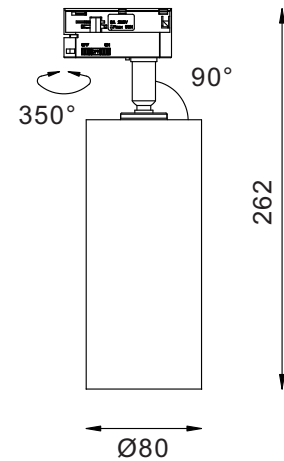

## SPECIFICATIONS

NO OF HEAD	:	1
MOUNTING	:	3 Phase Track
LAMP DESCRIPTION	:	18W COB chip
COLOR TEMPERATURE	:	2700/3000/4000/5000K
OPERATING VOLTAGE	:	100-240V 50/60Hz
OPERATING TEMP.	:	-30°C + 40°C
ENVIRONMENTAL RATINGS	:	IP40

## OPTICAL

OPTICS	:	Lens
AIMING	:	Adjustable
LIGHT DISTRIBUTION	:	Symmetric
BEAM ANGLE	:	15°/24°/38°/60°

## PHYSICAL

DIMENSION	:	262 mm (Ø80 mm)
BODY MATERIAL	:	Aluminum Alloy
BODY COLOR	:	Black, Silver, White

Ordering Code

**HL 4014 18 - 2700 K - 18W - 15 - ND - BL - BL - XX**

Consult factory / Representative for Custom Details