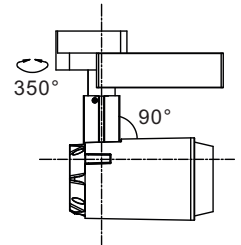

APPLICATIONS

Fashion store, chain store, shopping mall;
Showrooms, art galleries.

LED Track light luminaire with die-cast
Aluminum alloy in white powder coating finish.

SPECIFICATIONS

| | | |
|-----------------------|---|----------------------|
| NO OF HEAD | : | 1 |
| MOUNTING | : | 3 Phase Track |
| LAMP DESCRIPTION | : | 30W COB chip |
| COLOR TEMPERATURE | : | 2700/3000/4000/5000K |
| OPERATING VOLTAGE | : | 100-240V 50/60Hz |
| OPERATING TEMP. | : | -30°C + 40°C |
| ENVIRONMENTAL RATINGS | : | IP40 |

PHYSICAL

| | | |
|---------------|---|----------------------|
| DIMENSION | : | 224 mm (Ø97 mm) |
| BODY MATERIAL | : | Aluminum Alloy |
| BODY COLOR | : | Black, Silver, White |

LUMINAIRE LUMEN

| | |
|------------------|------|
| ■ 2700 K /2107lm | Ra90 |
| ■ 3000 K /2340lm | Ra90 |
| ■ 4000 K /2645lm | Ra80 |
| ■ 5000 K /2943lm | Ra70 |