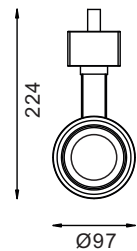

APPLICATIONS

Fashion store, chain store, shopping mall;
Showrooms, art galleries.

LED Track light luminaire with die-cast
Aluminum alloy in white powder coating finish.

SPECIFICATIONS

| | | |
|-----------------------|---|----------------------|
| NO OF HEAD | : | 1 |
| MOUNTING | : | 3 Phase Track |
| LAMP DESCRIPTION | : | 30W COB chip |
| COLOR TEMPERATURE | : | 2700/3000/4000/5000K |
| OPERATING VOLTAGE | : | 100-240V 50/60Hz |
| OPERATING TEMP. | : | -30°C + 40°C |
| ENVIRONMENTAL RATINGS | : | IP40 |

OPTICAL

| | | |
|--------------------|---|-----------------|
| OPTICS | : | Lens |
| AIMING | : | Adjustable |
| LIGHT DISTRIBUTION | : | Symmetric |
| BEAM ANGLE | : | 15°/24°/38°/60° |

ELECTRICAL

| | | |
|----------------------|---|---------------------------------------|
| TRANSFORMER | : | To be ordered seperately |
| TRANSFORMER MOUNTING | : | Integral |
| TRANSFORMER TYPE | : | Electronic AC100-240V 50/60Hz-DC700mA |
| EMERGENCY | : | NA |
| DIMMING | : | Non Dimmable, Dali, 1-10v, Triac |

PHYSICAL

| | | |
|---------------|---|----------------------|
| DIMENSION | : | 224 mm (Ø97 mm) |
| BODY MATERIAL | : | Aluminum Alloy |
| BODY COLOR | : | Black, Silver, White |

LUMINAIRE LUMEN

| | |
|------------------|------|
| ■ 2700 K /2107lm | Ra90 |
| ■ 3000 K /2340lm | Ra90 |
| ■ 4000 K /2645lm | Ra80 |
| ■ 5000 K /2943lm | Ra70 |

PRODUCT SELECTION GUIDE

| PRODUCT | COLOR TEMP | POWER | OPTICS | DRIVER | BODY COLOR | REFLECTOR | ACCESSORIES |
|------------|------------|-------|----------|-----------------------|-------------|-------------|-------------|
| HL 4012 30 | 2700 K | 30 W | 15- 15° | ND - Non-Dimmable | BL - Black | BL - Black | XXX |
| | 3000 K | | 24 - 24° | DA - DALI | SL - Silver | WH - White | |
| | 4000 K | | 38 - 38° | AN - Analogue (0-10v) | WH - White | XX - Custom | |
| | 5000 K | | 60 - 60° | TR - Triac | XX - Custom | | |