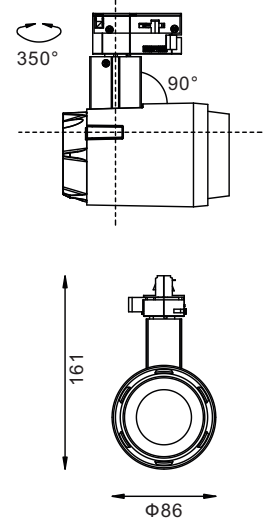

APPLICATIONS

Fashion store, chain store, shopping mall;
Showrooms, art galleries.

LED Track light luminaire with die-cast
Aluminum alloy in white powder coating finish.

SPECIFICATIONS

NO OF HEAD	:	1
MOUNTING	:	3 Phase Track
LAMP DESCRIPTION	:	15W COB chip
COLOR TEMPERATURE	:	2700/3000/4000/5000K
OPERATING VOLTAGE	:	100-240V 50/60Hz
OPERATING TEMP.	:	-30°C + 40°C
ENVIRONMENTAL RATINGS	:	IP40

OPTICAL

OPTICS	:	Lens
AIMING	:	Adjustable
LIGHT DISTRIBUTION	:	Symmetric
BEAM ANGLE	:	15°/24°/38°/60°

ELECTRICAL

TRANSFORMER	:	To be ordered seperately
TRANSFORMER MOUNTING	:	Integral
TRANSFORMER TYPE	:	Electronic AC100-240V 50/60Hz-DC350mA
EMERGENCY	:	NA
DIMMING	:	Non Dimmable, Dali, 1-10v, Triac

PHYSICAL

DIMENSION	:	161 mm (Ø86 mm)
BODY MATERIAL	:	Aluminum Alloy
BODY COLOR	:	Black, Silver, White

LUMINAIRE LUMEN

■ 2700 K /1050lm	Ra90
■ 3000 K /1170lm	Ra90
■ 4000 K /1320lm	Ra80
■ 5000 K /1470lm	Ra70