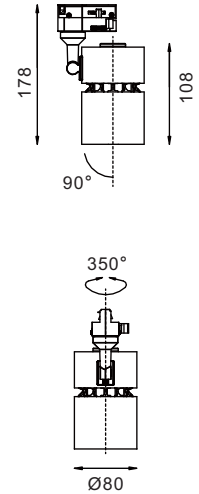

## SPECIFICATIONS

NO OF HEAD	:	1
MOUNTING	:	3 Phase Track
LAMP DESCRIPTION	:	12W COB chip
COLOR TEMPERATURE	:	2700/3000/4000/5000K
OPERATING VOLTAGE	:	100-240V 50/60Hz
OPERATING TEMP.	:	-30°C + 40°C
ENVIRONMENTAL RATINGS	:	IP40

## PHYSICAL

DIMENSION	:	178 mm x 108 mm (Ø80 mm)
BODY MATERIAL	:	Aluminum Alloy
BODY COLOR	:	Black, Silver, White

Ordering Code

**HL 4010 12 - 2700 K - 12W - 15 - ND - BL - BL - XX**

Consult factory / Representative for Custom Details