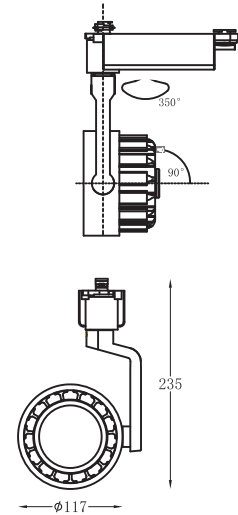

## SPECIFICATIONS

NO OF HEAD	:	1
MOUNTING	:	3 Phase Track
LAMP DESCRIPTION	:	25W COB chip
COLOR TEMPERATURE	:	2700/3000/4000/5000K
OPERATING VOLTAGE	:	100-240V 50/60Hz
OPERATING TEMP.	:	-30°C + 40°C
ENVIRONMENTAL RATINGS	:	IP40

## PHYSICAL

DIMENSION	:	117 mm x 235 mm (Ø117 mm)
BODY MATERIAL	:	Aluminum Alloy
BODY COLOR	:	Black, Silver, White

Ordering Code

**HL 4009 25 - 2700 K - 25W - 15 - ND - BL - BL - XX**

Consult factory / Representative for Custom Details