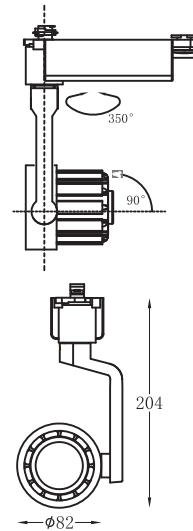

## SPECIFICATIONS

NO OF HEAD	:	1
MOUNTING	:	3 Phase Track
LAMP DESCRIPTION	:	15W COB chip
COLOR TEMPERATURE	:	2700/3000/4000/5000K
OPERATING VOLTAGE	:	100-240V 50/60Hz
OPERATING TEMP.	:	-30°C + 40°C
ENVIRONMENTAL RATINGS	:	IP40

## PHYSICAL

DIMENSION	:	82 mm x 204 mm (Ø82 mm)
BODY MATERIAL	:	Aluminum Alloy
BODY COLOR	:	Black, Silver, White

Ordering Code

**HL 4009 15 - 2700 K - 15W - 15 - ND - BL - BL - XX**

Consult factory / Representative for Custom Details