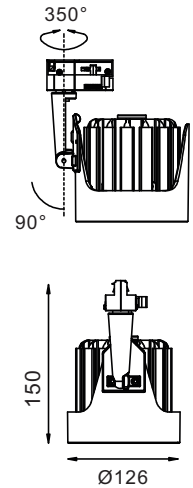

LUMINAIRE LUMEN

■ 2700 K /2250lm	Ra90
■ 3000 K /2400lm	Ra90
■ 4000 K /2550lm	Ra80
■ 5000 K /2700lm	Ra70

RoHS

IP40