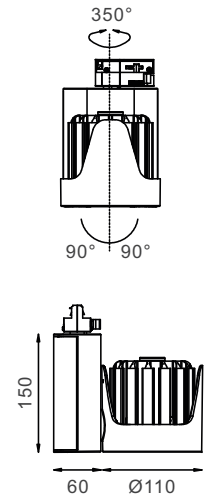

LUMINAIRE LUMEN

■ 2700 K /2250lm	Ra90
■ 3000 K /2400lm	Ra90
■ 4000 K /2550lm	Ra80
■ 5000 K /2700lm	Ra70

RoHS

IP40