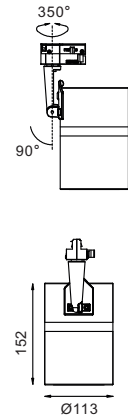

APPLICATIONS

Fashion store, chain store, shopping mall;
Showrooms, art galleries.

LED Track light luminaire with die-cast
Aluminum alloy in white powder coating finish.

SPECIFICATIONS

NO OF HEAD	:	1
MOUNTING	:	3 Phase Track
LAMP DESCRIPTION	:	30W COB chip
COLOR TEMPERATURE	:	2700/3000/4000/5000K
OPERATING VOLTAGE	:	100-240V 50/60Hz
OPERATING TEMP.	:	-30°C + 40°C
ENVIRONMENTAL RATINGS	:	IP40

PHYSICAL

DIMENSION	:	152 mm (Ø113 mm)
BODY MATERIAL	:	Aluminum Alloy
BODY COLOR	:	Black, Silver, White

LUMINAIRE LUMEN

■ 2700 K /2250lm	Ra90
■ 3000 K /2400lm	Ra90
■ 4000 K /2550lm	Ra80
■ 5000 K /2700lm	Ra70