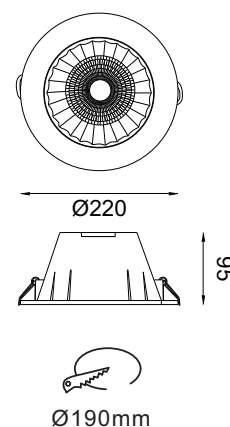

OPTICAL

OPTICS	:	Lens
AIMING	:	Fixed
LIGHT DISTRIBUTION	:	Symmetric
BEAM ANGLE	:	100°

ELECTRICAL

TRANSFORMER	:	To be ordered seperately
TRANSFORMER MOUNTING	:	Remote
TRANSFORMER TYPE	:	Electronic AC100-240V 50/60Hz-DC700mA
EMERGENCY	:	NA
DIMMING	:	Non Dimmable, Dali, 1-10v, Triac

PHYSICAL

DIMENSION	:	220 mm x 95 mm (Ø190 mm)
BODY MATERIAL	:	Aluminum Alloy
BODY COLOR	:	Black, Silver, White

PRODUCT SELECTION GUIDE

PRODUCT	COLOR TEMP	POWER	OPTICS	DRIVER	BODY COLOR	REFLECTOR	ACCESSORIES
HL 3028 30	2700 K	30W	100- 100°	ND - Non-Dimmable	BL - Black	BL - Black	xxx
	3000 K			DA - DALI	SL - Silver	WH - White	
	4000 K			AN - Analogue (0-10v)	WH - White	XX - Custom	
	5000 K			TR - Triac	XX - Custom		