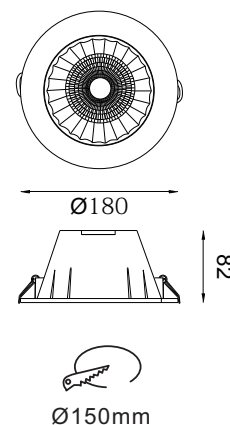

LUMINAIRE LUMEN

■ 2700 K /1750lm	Ra90
■ 3000 K /1950lm	Ra90
■ 4000 K /2125lm	Ra80
■ 5000 K /2250lm	Ra70

RoHS

IP40