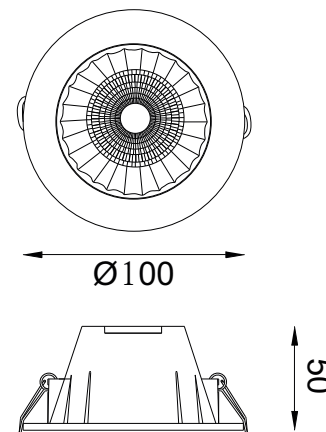

LUMINAIRE LUMEN

■ 2700 K /560lm	Ra90
■ 3000 K /624lm	Ra90
■ 4000 K /680lm	Ra80
■ 5000 K /720m	Ra70

RoHS

IP40