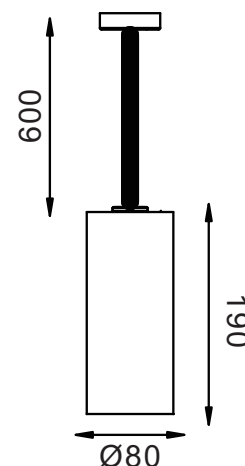

## SPECIFICATIONS

NO OF HEAD	:	1
MOUNTING	:	Suspended
LAMP DESCRIPTION	:	25W COB chip
COLOR TEMPERATURE	:	2700/3000/4000/5000K
OPERATING VOLTAGE	:	100-240V 50/60Hz
OPERATING TEMP.	:	-30°C + 40°C
ENVIRONMENTAL RATINGS	:	IP40

## OPTICAL

OPTICS	:	Lens
AIMING	:	Fixed
LIGHT DISTRIBUTION	:	Symmetric
BEAM ANGLE	:	20°/30°

## PHYSICAL

DIMENSION	:	80 mm x 190 mm
BODY MATERIAL	:	Aluminum Alloy
BODY COLOR	:	Black, Silver, White