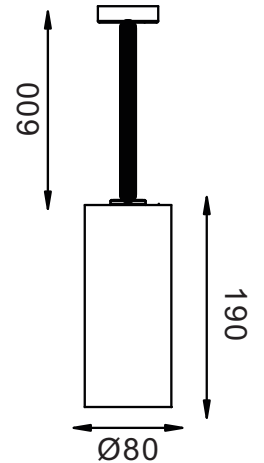

NO OF HEAD	:	1
MOUNTING	:	Suspended
LAMP DESCRIPTION	:	18W COB chip
COLOR TEMPERATURE	:	2700/3000/4000/5000K
OPERATING VOLTAGE	:	100-240V 50/60Hz
OPERATING TEMP.	:	-30°C + 40°C
ENVIRONMENTAL RATINGS	:	IP40

OPTICAL

OPTICS	:	Lens
AIMING	:	Fixed
LIGHT DISTRIBUTION	:	Symmetric
BEAM ANGLE	:	20°/30°

ELECTRICAL

TRANSFORMER	:	To be ordered seperately
TRANSFORMER MOUNTING	:	Remote
TRANSFORMER TYPE	:	Electronic AC100-240V 50/60Hz-DC450mA
EMERGENCY	:	NA
DIMMING	:	Non Dimmable, Dali, 1-10v, Triac

PHYSICAL

DIMENSION	:	80 mm x 190 mm
BODY MATERIAL	:	Aluminum Alloy
BODY COLOR	:	Black, Silver, White

PRODUCT SELECTION GUIDE

PRODUCT	COLOR TEMP	POWER	OPTICS	DRIVER	BODY COLOR	REFLECTOR	ACCESSORIES
HL 3025 18	2700 K	18 W	20- 20°	ND - Non-Dimmable	BL - Black	BL - Black	XXX
	3000 K		30- 30°	DA - DALI	SL - Silver	WH - White	
	4000 K			AN - Analogue (0-10v)	WH - White	XX - Custom	
	5000 K			TR - Triac	XX - Custom		