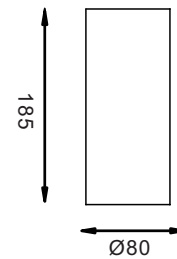

NO OF HEAD	:	1
MOUNTING	:	Srfacemounted
LAMP DESCRIPTION	:	25 COB chip
COLOR TEMPERATURE	:	2700/3000/4000/5000K
OPERATING VOLTAGE	:	100-240V 50/60Hz
OPERATING TEMP.	:	-30°C + 40°C
ENVIRONMENTAL RATINGS	:	IP40

PHYSICAL

DIMENSION	:	80 mm x 185 mm (Ø80mm)
BODY MATERIAL	:	Aluminum Alloy
BODY COLOR	:	Black, Silver, White

LUMINAIRE LUMEN

■ 2700 K /1950lm	Ra90
■ 3000 K /2000lm	Ra90
■ 4000 K /2125lm	Ra80
■ 5000 K /2250lm	Ra70