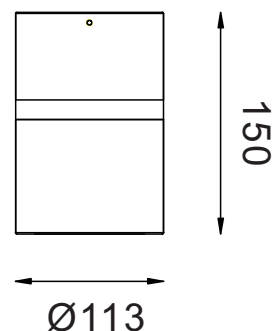

| | | |
|-----------------------|---|----------------------|
| NO OF HEAD | : | 1 |
| MOUNTING | : | Srfacemounted |
| LAMP DESCRIPTION | : | 25 COB chip |
| COLOR TEMPERATURE | : | 2700/3000/4000/5000K |
| OPERATING VOLTAGE | : | 100-240V 50/60Hz |
| OPERATING TEMP. | : | -30°C + 40°C |
| ENVIRONMENTAL RATINGS | : | IP40 |

PHYSICAL

| | | |
|---------------|---|--------------------------|
| DIMENSION | : | 113 mm x 150 mm (Ø113mm) |
| BODY MATERIAL | : | Aluminum Alloy |
| BODY COLOR | : | Black, Silver, White |

LUMINAIRE LUMEN