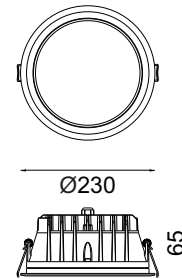

APPLICATIONS

Fashion store, chain store, shopping mall;
Showrooms, art galleries, villas.

LED Down light luminaire with die-cast
Aluminum alloy in white powder coating finish.

SPECIFICATIONS

NO OF HEAD	:	1
MOUNTING	:	Ceiling recessed
LAMP DESCRIPTION	:	30W SMD chip
COLOR TEMPERATURE	:	2700/3000/4000/5000K
OPERATING VOLTAGE	:	100-240V 50/60Hz
OPERATING TEMP.	:	-30°C + 40°C
ENVIRONMENTAL RATINGS	:	IP44

PHYSICAL

DIMENSION	:	230 mm x 65 mm (Ø210 mm)
BODY MATERIAL	:	Aluminum Alloy
BODY COLOR	:	Black, Silver, White

LUMINAIRE LUMEN

■ 2700 K /2250lm	Ra90
■ 3000 K /2400lm	Ra90
■ 4000 K /2550lm	Ra80
■ 5000 K /2700lm	Ra70