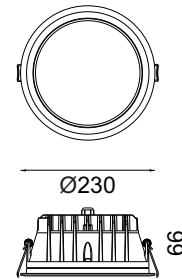

APPLICATIONS

Fashion store, chain store, shopping mall;
Showrooms, art galleries, villas.

LED Down light luminaire with die-cast
Aluminum alloy in white powder coating finish.

SPECIFICATIONS

NO OF HEAD	:	1
MOUNTING	:	Ceiling recessed
LAMP DESCRIPTION	:	24W SMD chip
COLOR TEMPERATURE	:	2700/3000/4000/5000K
OPERATING VOLTAGE	:	100-240V 50/60Hz
OPERATING TEMP.	:	-30°C + 40°C
ENVIRONMENTAL RATINGS	:	IP44

PHYSICAL

DIMENSION	:	230 mm x 66 mm (Ø210 mm)
BODY MATERIAL	:	Aluminum Alloy
BODY COLOR	:	Black, Silver, White

LUMINAIRE LUMEN

■ 2700 K /1800lm	Ra90
■ 3000 K /1920lm	Ra90
■ 4000 K /2160lm	Ra80
■ 5000 K /2400lm	Ra70