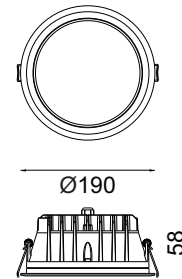

APPLICATIONS

Fashion store, chain store, shopping mall;
Showrooms, art galleries, villas.

LED Down light luminaire with die-cast
Aluminum alloy in white powder coating finish.

SPECIFICATIONS

NO OF HEAD	:	1
MOUNTING	:	Ceiling recessed
LAMP DESCRIPTION	:	19W SMD chip
COLOR TEMPERATURE	:	2700/3000/4000/5000K
OPERATING VOLTAGE	:	100-240V 50/60Hz
OPERATING TEMP.	:	-30°C + 40°C
ENVIRONMENTAL RATINGS	:	IP44

PHYSICAL

DIMENSION	:	190 mm x 58 mm (Ø170 mm)
BODY MATERIAL	:	Aluminum Alloy
BODY COLOR	:	Black, Silver, White

LUMINAIRE LUMEN

■ 2700 K /1425lm	Ra90
■ 3000 K /1520lm	Ra90
■ 4000 K /1710lm	Ra80
■ 5000 K /1900lm	Ra70