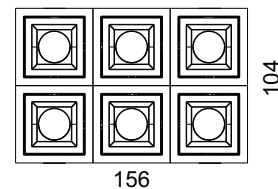

L152×W100mm

LUMINAIRE LUMEN

2700 K /2250lm	Ra90
3000 K /2400lm	Ra90
4000 K /2550lm	Ra80
5000 K /2700lm	Ra70

RoHS

IP40