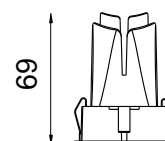

SPECIFICATIONS

NO OF HEAD	:	1
MOUNTING	:	Ceiling recessed
LAMP DESCRIPTION	:	5W COB chip
COLOR TEMPERATURE	:	2700/3000/4000/5000K
OPERATING VOLTAGE	:	100-240V 50/60Hz
OPERATING TEMP.	:	-30°C + 40°C
ENVIRONMENTAL RATINGS	:	IP40

OPTICAL

OPTICS	:	Lens
AIMING	:	Fixed
LIGHT DISTRIBUTION	:	Symmetric
BEAM ANGLE	:	13°/30°/46°

ELECTRICAL

TRANSFORMER	:	To be ordered separately
TRANSFORMER MOUNTING	:	Remote
TRANSFORMER TYPE	:	Electronic AC100-240V 50/60Hz-DC1500mA
EMERGENCY	:	NA
DIMMING	:	Non Dimmable, Dali, 1-10v, Triac

PHYSICAL

DIMENSION	:	52 mm x 52 mm x 69 mm
BODY MATERIAL	:	Aluminum Alloy
BODY COLOR	:	Black, Silver, White

LUMINAIRE LUMEN

■ 2700 K /300lm	Ra90
■ 3000 K /330lm	Ra90
■ 4000 K /375lm	Ra80
■ 5000 K /425lm	Ra70

PRODUCT SELECTION GUIDE

PRODUCT	COLOR TEMP	POWER	OPTICS	DRIVER	BODY COLOR	REFLECTOR	ACCESSORIES
HL 2037 05	2700 K	5 W	13- 13°	ND - Non-Dimmable	BL - Black	BL - Black	XXX
	3000 K		30 - 30°	DA - DALI	SL - Silver	WH - White	
	4000 K		46 - 46°	AN - Analogue (0-10v)	WH - White	XX - Custom	
	5000 K		TR - Triac	XX - Custom			

Ordering Code

HL 2037 05 - 2700 K - 5W - 13 - ND - BL - BL - XX

Consult factory / Representative for Custom Details

RoHS

CE

IP40