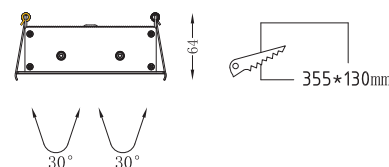

## SPECIFICATIONS

NO OF HEAD	:	1
MOUNTING	:	Ceiling recessed
LAMP DESCRIPTION	:	30W COB chip
COLOR TEMPERATURE	:	2700/3000/4000/5000K
OPERATING VOLTAGE	:	100-240V 50/60Hz
OPERATING TEMP.	:	-30°C + 40°C
ENVIRONMENTAL RATINGS	:	IP40

## OPTICAL

OPTICS	:	Lens with glass
AIMING	:	Adjustable
LIGHT DISTRIBUTION	:	Symmetric
BEAM ANGLE	:	7°/14°/25°/46°/9+41°

## PHYSICAL

DIMENSION	:	363mm x 140 mm X 64 mm
BODY MATERIAL	:	Aluminum Alloy
BODY COLOR	:	Black, Silver, White