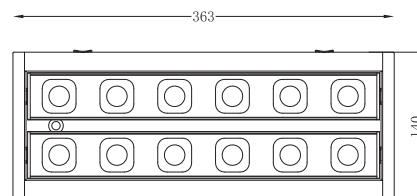

OPTICAL

OPTICS	:	Lens with glass
AIMING	:	Adjustable
LIGHT DISTRIBUTION	:	Symmetric
BEAM ANGLE	:	7°/14°/25°/46°/9+41°