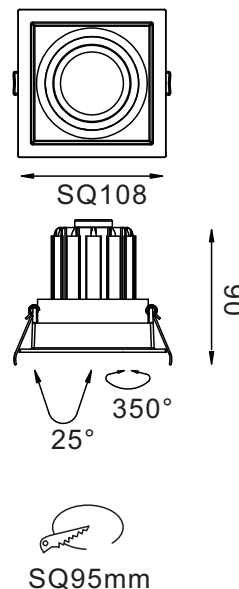

LUMINAIRE LUMEN

■ 2700 K /910lm	Ra90
■ 3000 K /950lm	Ra90
■ 4000 K /1066lm	Ra80
■ 5000 K /1105lm	Ra70

RoHS

IP40